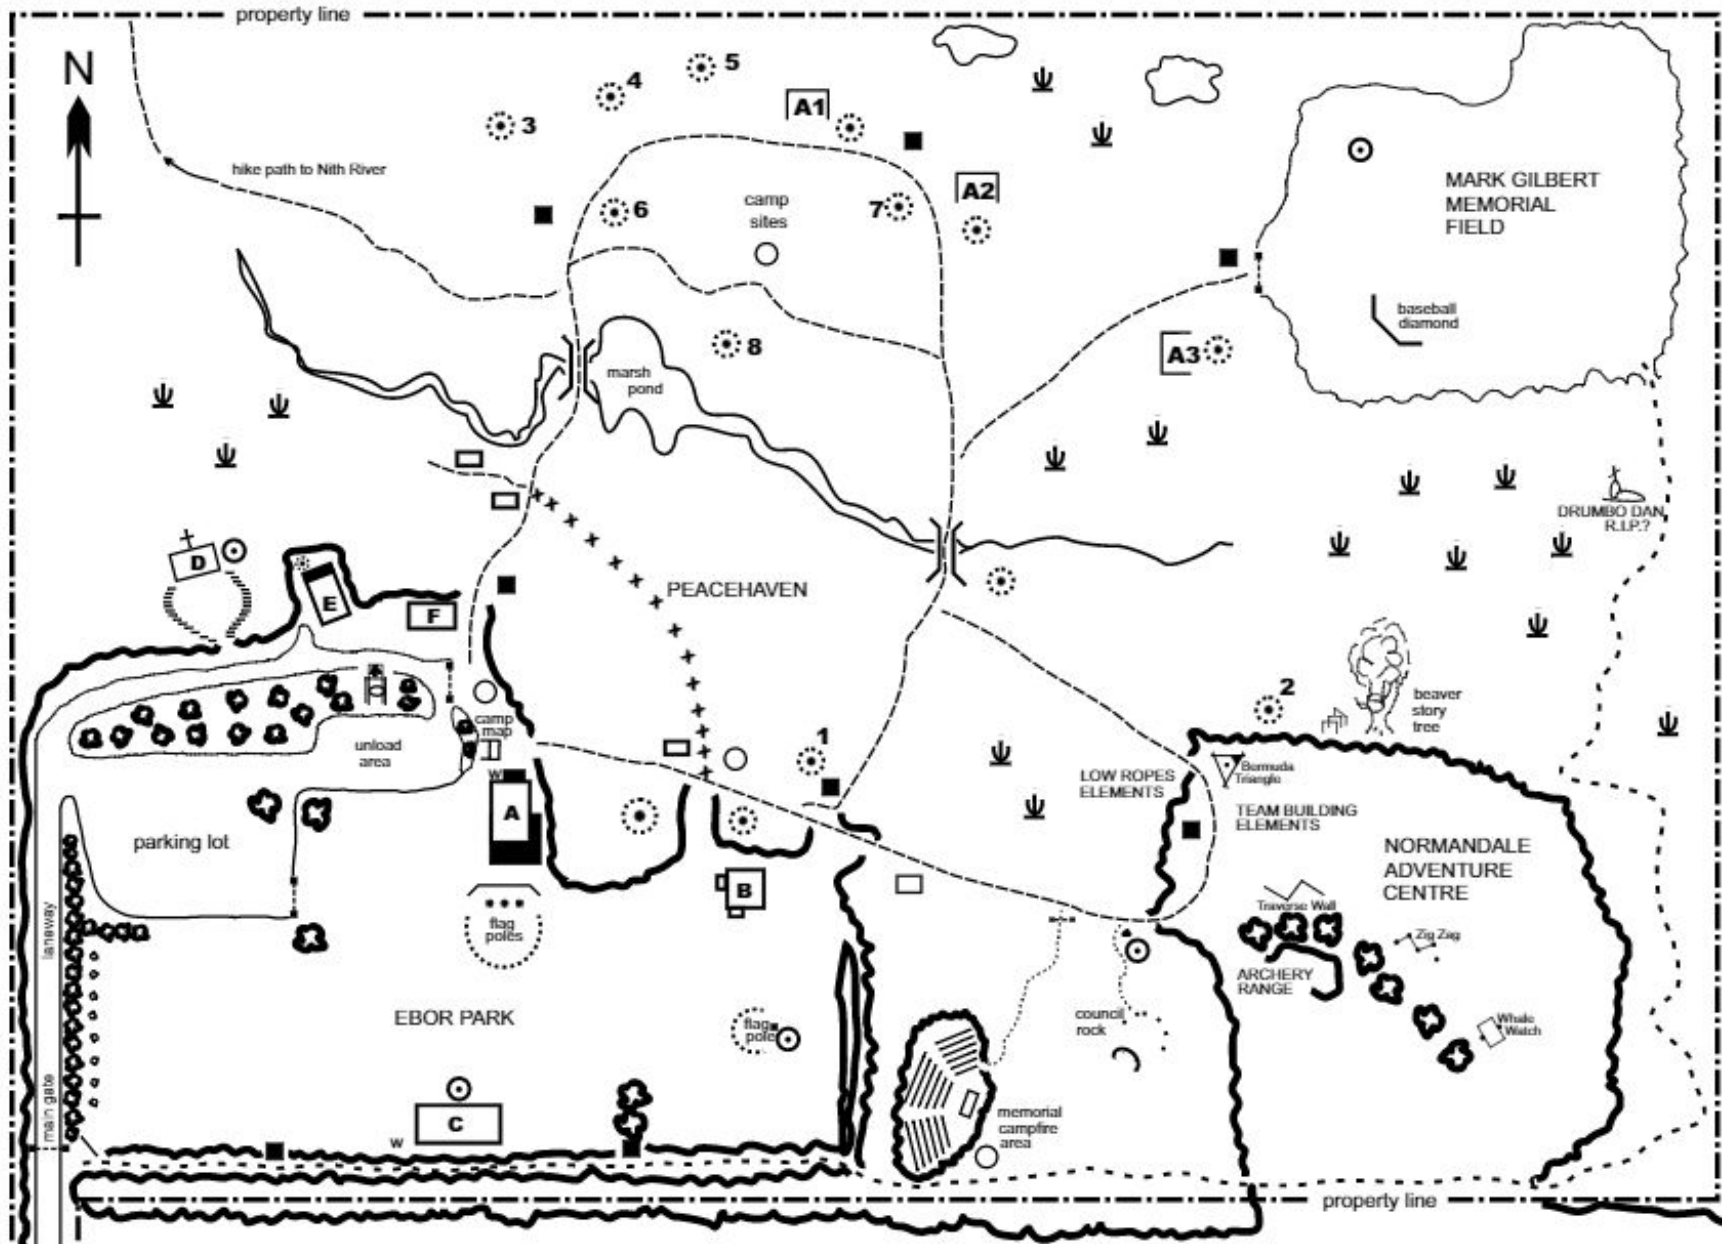

# map of SCOUTS CANADA - CAMP IMPEESA

<b>A</b> BEAVER LODGE	marsh land	memorial site	A1 Spruce	1 Cattail
<b>B</b> ANNIKKI SNOW CENTRE	campfire	storage facilities	A2 Oak	2 Thistle
<b>C</b> STU MURCHIE PAVILION	cinder pit	gateway	A3 Pine	3 Wild Carrot
<b>D</b> RALPH HIGHT MEMORIAL CHAPEL	<b>w</b> water facilities	Friendship Trail		4 Wild Leek
<b>E</b> MAJOR R.J. BLACK'S CABIN	adirondack shelter	Peacehaven Trail		5 Fiddlehead
<b>F</b> MAINTENANCE UTILITY DRIVE SHED	washroom	main trail		6 Bell Flower
		property line		7 Wild Lily
				8 Trillium