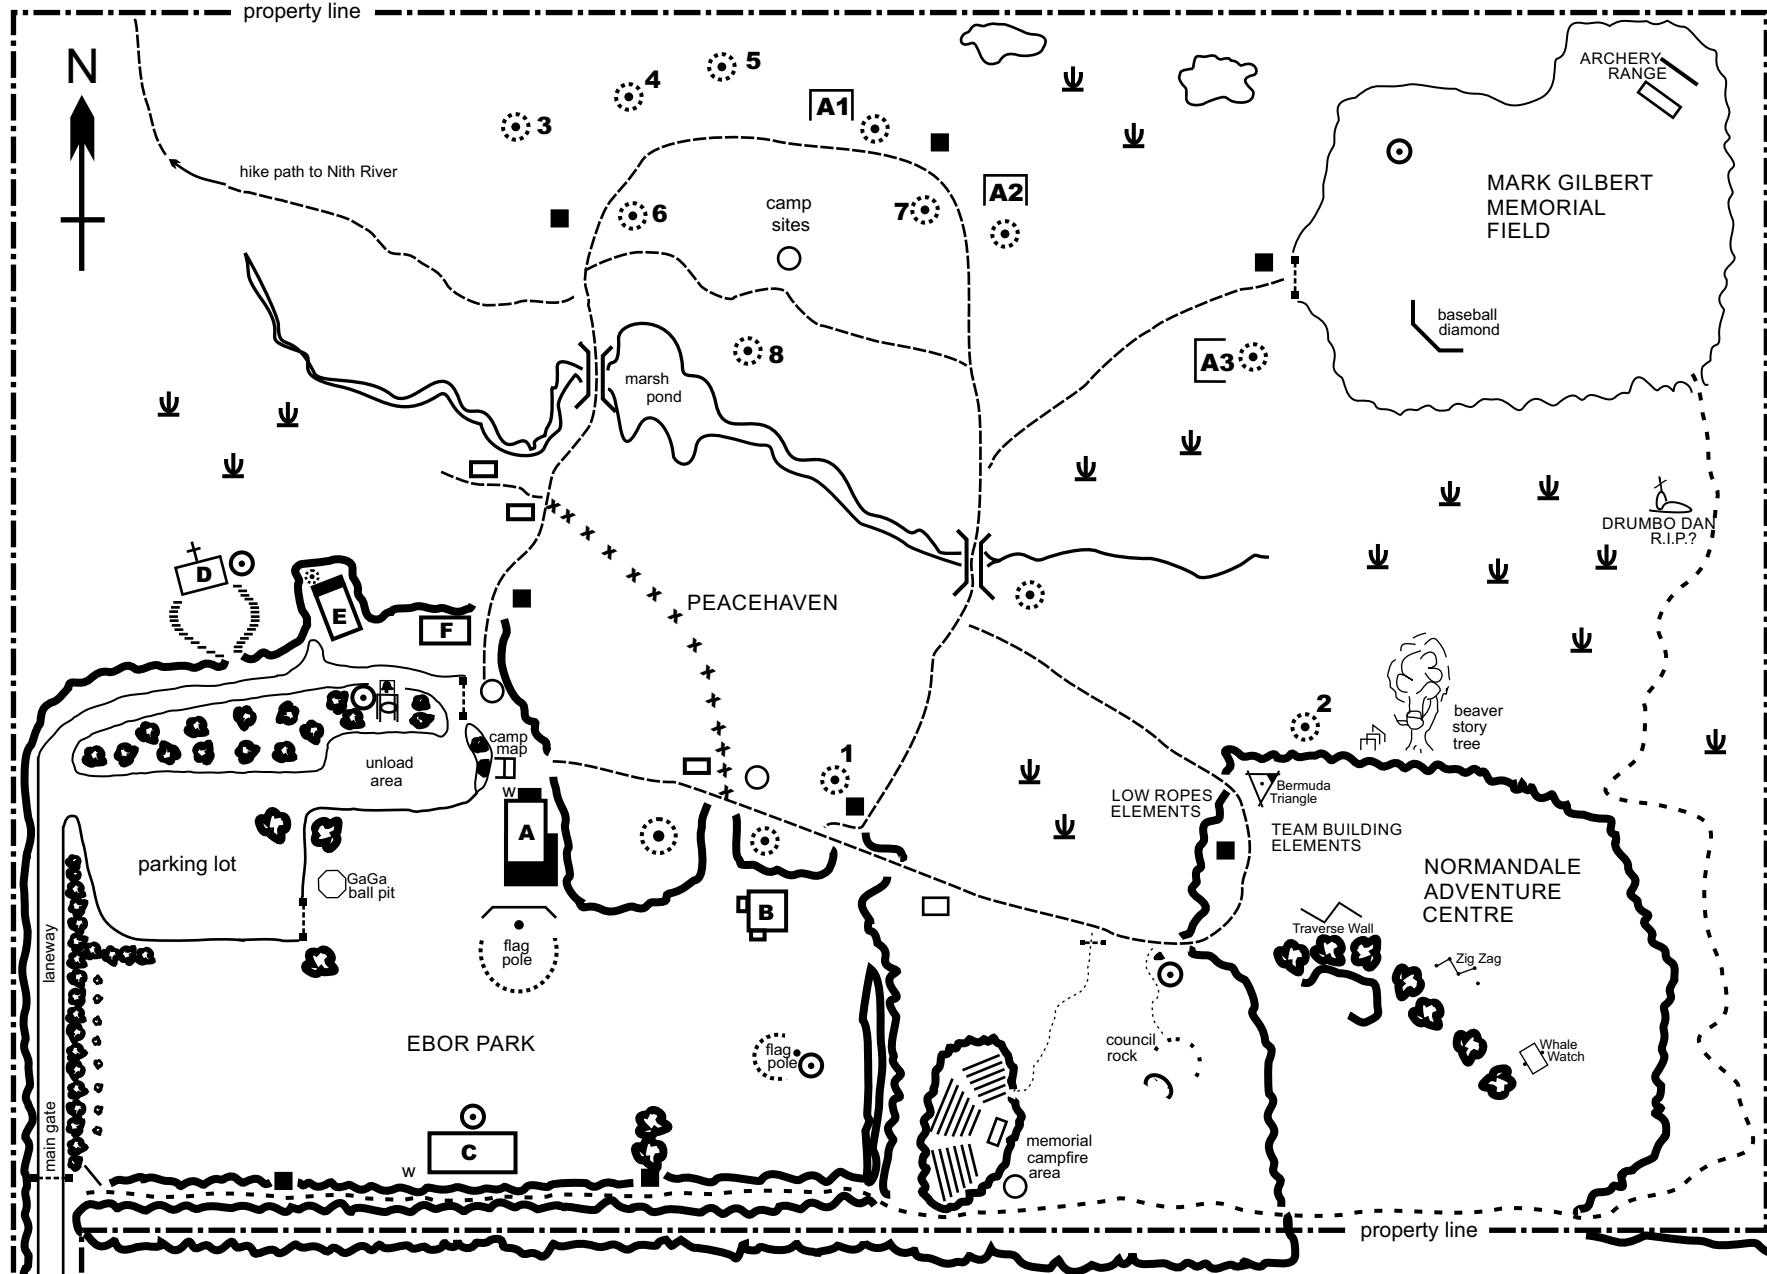

map of SCOUTS CANADA - CAMP IMPEESA

A BEAVER LODGE	marsh land	memorial site
B ANNIKKI SNOW CENTRE	campfire	storage facilities
C STU MURCHIE PAVILION	cinder pit	gateway
D RALPH HIGHT MEMORIAL CHAPEL	w water facilities	Friendship Trail
E MAJOR R.J. BLACK'S CABIN	A# adirondack shelter	Peacehaven Trail
F MAINTENANCE UTILITY DRIVE SHED	washroom	main trail
		property line

A1 Spruce	1 Cattail
A2 Oak	2 Thistle
A3 Pine	3 Wild Carrot
	4 Wild Leek
	5 Fiddlehead
	6 Bell Flower
	7 Wild Lily
	8 Trillium