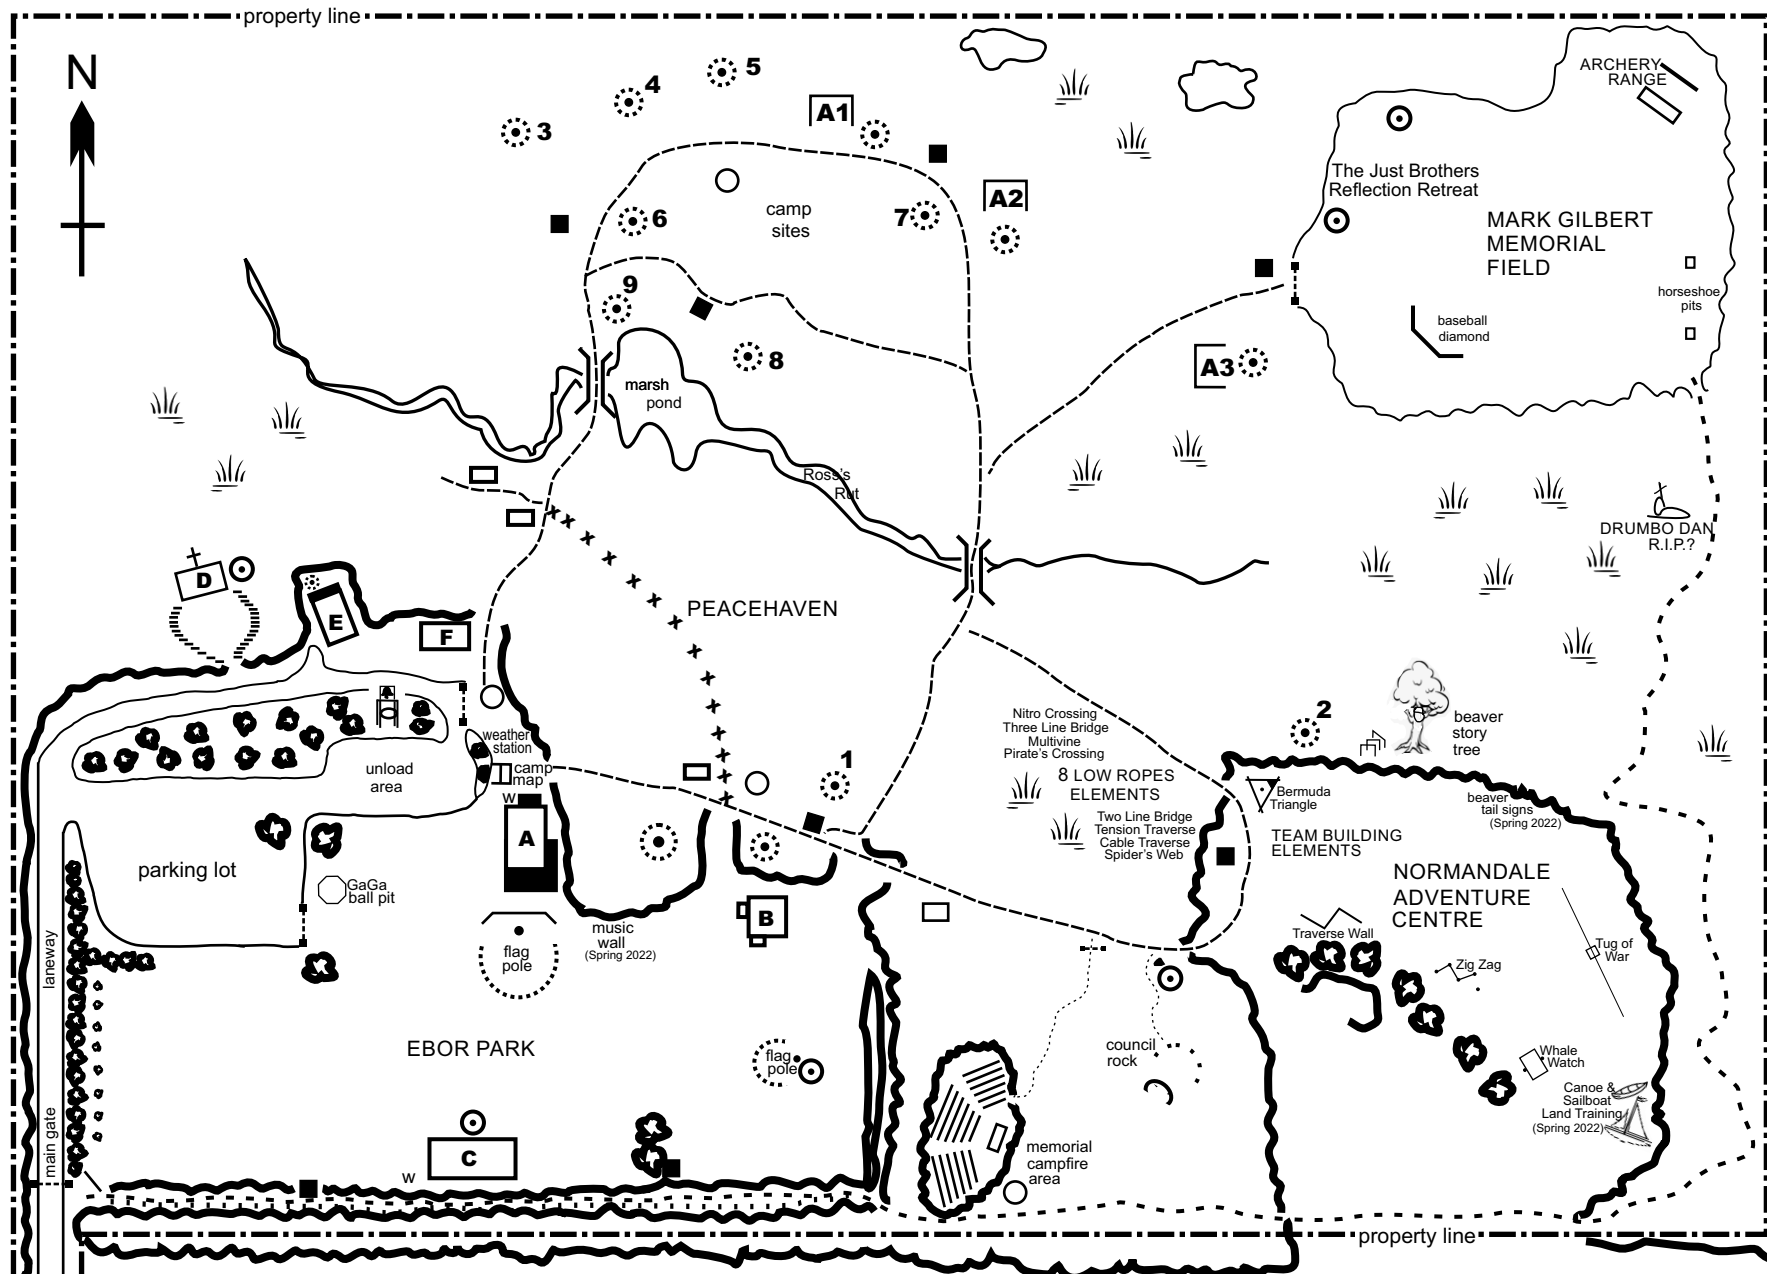

map of SCOUTS CANADA - CAMP IMPEESA

A BEAVER LODGE	marsh land	memorial site
B ANNIKKI SNOW CENTRE	campfire	storage facilities
C STU MURCHIE PAVILION	cinder pit	gateway
D RALPH HIGHT MEMORIAL CHAPEL	water facilities	Friendship Trail
E MAJOR R.J. BLACK'S CABIN	Scouter Bob's Bell	Storybook Hike
F MAINTENANCE UTILITY DRIVE SHED	adirondack shelter	Peacehaven Trail
	washroom	main trail
		property line

A1 Spruce	1 Cattail
A2 Oak	2 Thistle
A3 Pine	3 Wild Carrot
	4 Wild Leek
	5 Fiddlehead
	6 Bell Flower
	7 Wild Lily
	8 Trillium
	9 Teasel